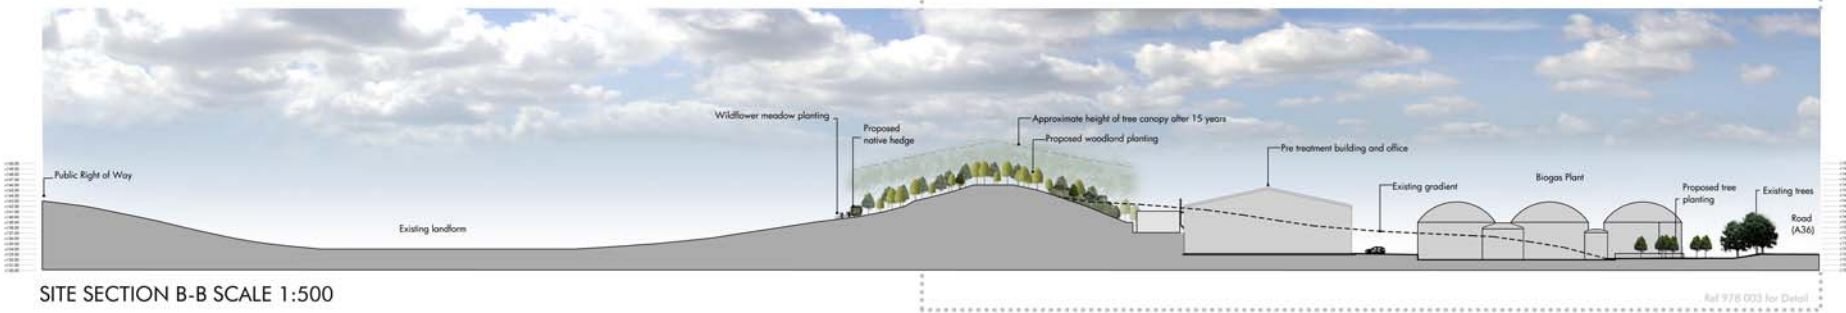

Bore Hill Farm, Warminster
Landscape Site Sections - 1:500@A1

SITE SECTION A-A SCALE 1:500

Ref 978 003 for Detail

REFERENCE MASTERPLAN
SCALE 1:2000@A1

SITE SECTION B-B SCALE 1:500

Ref 978 003 for Detail

SITE SECTION C-C SCALE 1:500