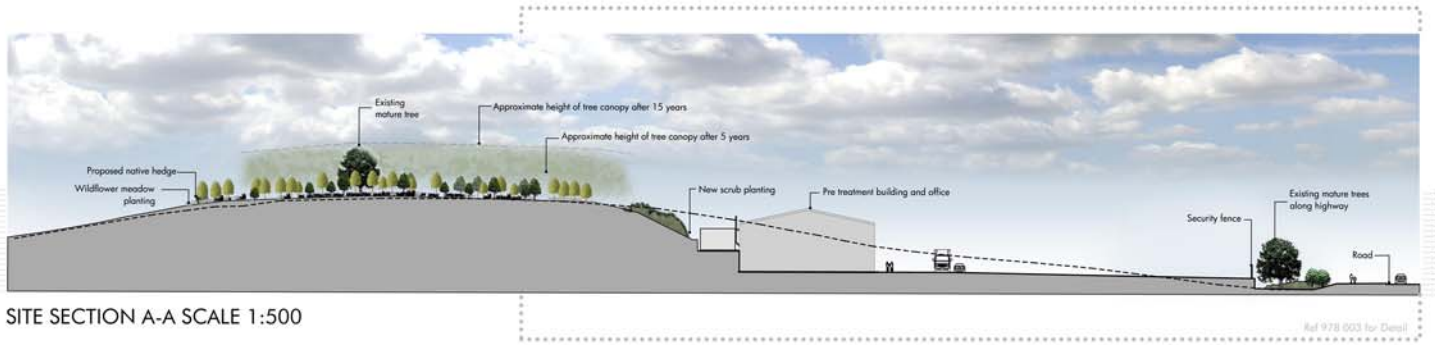

Bore Hill Farm, Warminster
Landscape Site Sections - 1:500@A1

SITE SECTION A-A SCALE 1:500

Ref 978 003 for Detail

REFERENCE MASTERPLAN
SCALE 1:2000@A1

SITE SECTION B-B SCALE 1:500

Ref 978 003 for Detail

SITE SECTION C-C SCALE 1:500